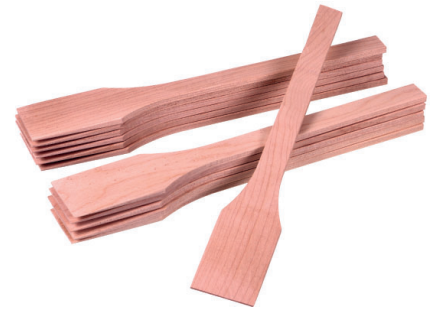

TRANSFORMATION

Skimmer - SS ★

80G05-001	4"	\$81.63
80G05-002	6"	\$85.34

Cup ★

80G01-001	10" x 2"	\$49.46
-----------	----------	---------

Candy Picher ★

80G07-001	5 1/2" x 8"	\$160.82
-----------	-------------	----------

Funnel - SS ★

80G06-001	2" opening	\$68.02
-----------	------------	---------

Taffy Pan ★

80I01-125-125-100	12 1/2" X 12 1/2" X 10" with handles	\$215.00
80I04-160-160-120-050	16" X 16" X 12" handles, valve 1/2", spout	\$298.95

Wood Taffy Spatula ★

80G20-10	10" (12/pkg)	\$13.85
80G20-06	6" (12/pkg)	\$10.44

Dipper ★

80G02-001	5" round, without spout	\$65.55
80G02-002	6 1/2" round, without spout	\$74.21
80G02-003	8" round, without spout	\$80.40
80G03-001	8" flat side	\$98.95